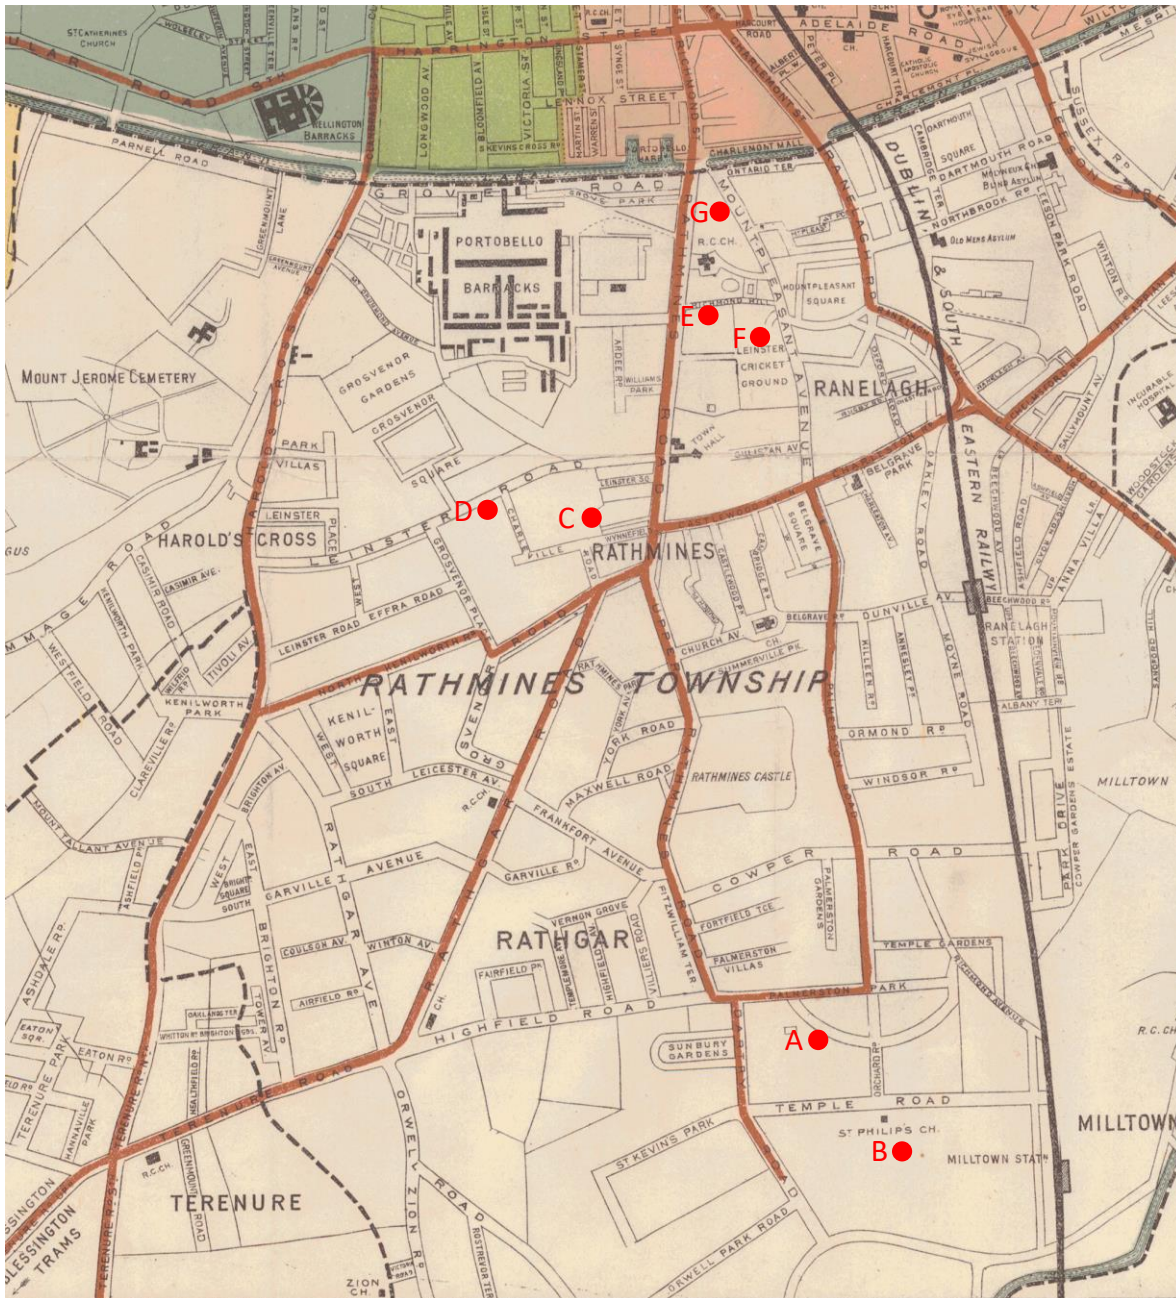

Rathmines Open Gardens

Sunday, June 12th 2022 2 - 6 pm

- A** Trinity College
BOTANIC GARDEN
off Palmerston Park
- B** St. Philip's Allotments
rear of
St. Philip's Church
Temple Road
- C** 9 Prince Arthur Terrace
off Leinster Square
- D** 137 Leinster Road
entry via Charleville Close
- E** 8 Richmond Hill
- F** 8 Richmond Place
- G** 49 Lower Mountpleasant
Avenue